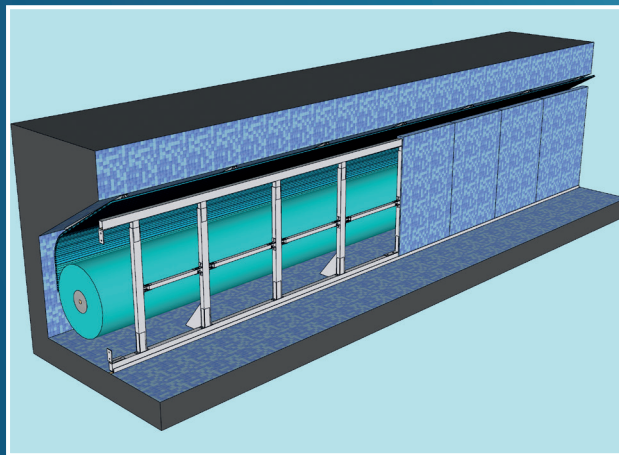

Pool Bottom Fixed Hatch

Beach

Back Wall Niche

Letterbox

In Pool Bench

Above Ground Systems

Benefits:

- Suitable for all types of pool
- Minimal interference for existing pools as no shell adaptation required
- Made to measure

Edge Simple

Edge Wood Bench

Edge Aluminium Bench

Slat Colours and Properties...

We offer two material options for our pool covers – PC Eclipse Profile and PVC.

PC Eclipse Profile:

The new Eclipse Profile takes solar covers to another level. Specially engineered to include a hidden chamber, which means that dirt or algae between the slats is reduced to a minimum.

The slat connection is designed to ensure there are no breaks in the solar coverage, which improves the heating capability of the covers. The joints between each slat are strong but also flexible, and are designed for easy fitting and quick replacement or maintenance of individual sections. The addition of a protective UV layer means the cover is fade free and extends the lifetime of the product. Polycarbonate is our elite option and comes in a wide range of contemporary colours and a 5-year guarantee.