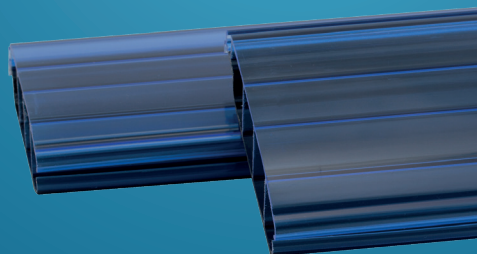

- Solar properties for heat retention
- 5-year guarantee
- Anti-Algae profile
- Shock resistance and rigidity
- Resistant to hail stones up to 20mm
- Not affected by high temperatures