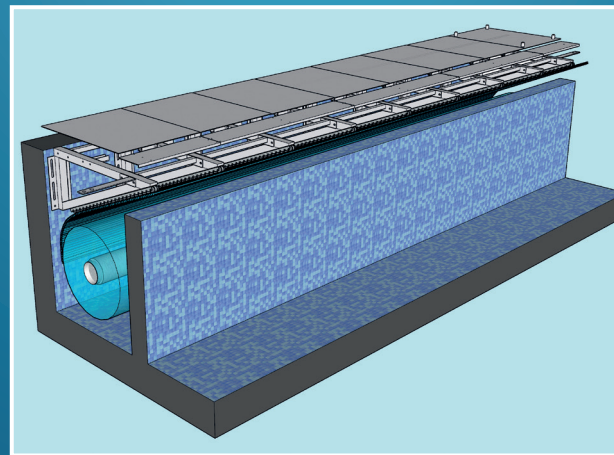

Ocea manufacture your automatic pool cover system by hand.

In Pool Systems

Benefits:

- Discreet and can be blended into your Pool finish to create a seamless look
- Suitable for all types of pool
- Made to measure

Pool Bottom Fixed Hatch

Beach

Back Wall Niche

Letterbox

In Pool Bench

Above Ground Systems

Benefits:

- Suitable for all types of pool
- Minimal interference for existing pools as no shell adaptation required
- Made to measure

Edge Simple

Edge Wood Bench

Edge Aluminium Bench

Slat Colours and Properties...

We offer two material options for our pool covers – PC Eclipse Profile and PVC.

PC Eclipse Profile:

The new Eclipse Profile takes solar covers to another level. Specially engineered to include a hidden chamber, which means that dirt or algae between the slats is reduced to a minimum.

The slat connection is designed to ensure there are no breaks in the solar coverage, which improves the heating capability of the covers. The joints between each slat are strong but also flexible, and are designed for easy fitting and quick replacement or maintenance of individual sections. The addition of a protective UV layer means the cover is fade free and extends the lifetime of the product. Polycarbonate is our elite option and comes in a wide range of contemporary colours and a 5-year guarantee.