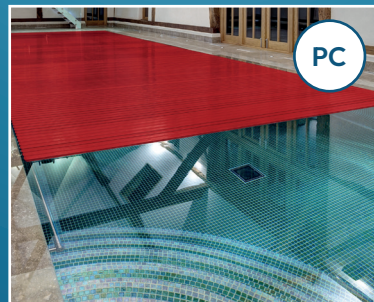

Pool Bottom Fixed Hatch

Beach

Back Wall Niche

Letterbox

In Pool Bench

Above Ground Systems

Benefits:

- Suitable for all types of pool
- Minimal interference for existing pools as no shell adaptation required
- Made to measure

Platinum (metallic finish)

Midnight Blue (metallic finish)

White

Sand

Solar Blue

Grey

Ocean (special colour)

Sandstone (special colour)