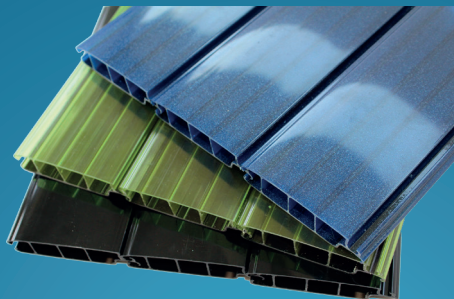

Edge Simple

Edge Wood Bench

Edge Aluminium Bench

Slat Colours and Properties...

We offer two material options for our pool covers – PC Eclipse Profile and PVC.

PC Eclipse Profile:

The new Eclipse Profile takes solar covers to another level. Specially engineered to include a hidden chamber, which means that dirt or algae between the slats is reduced to a minimum.

The slat connection is designed to ensure there are no breaks in the solar coverage, which improves the heating capability of the covers. The joints between each slat are strong but also flexible, and are designed for easy fitting and quick replacement or maintenance of individual sections. The addition of a protective UV layer means the cover is fade free and extends the lifetime of the product. Polycarbonate is our elite option and comes in a wide range of contemporary colours and a 5-year guarantee.