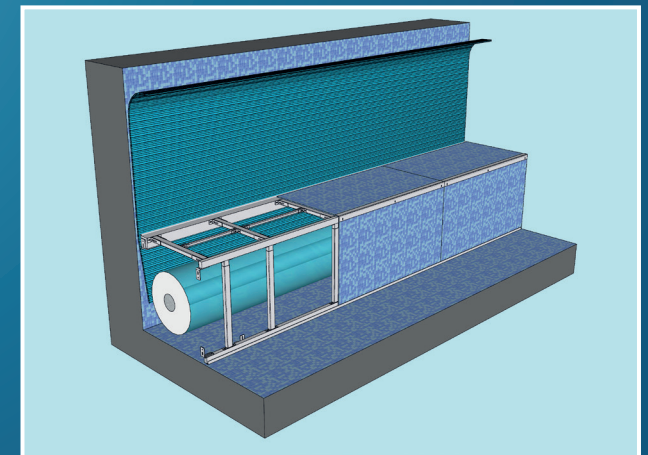

Pool Bottom Fixed Hatch

Beach

Back Wall Niche

Letterbox

In Pool Bench

Above Ground Systems

Benefits:

- Suitable for all types of pool
- Minimal interference for existing pools as no shell adaptation required
- Made to measure

Edge Simple

Edge Wood Bench

Edge Aluminium Bench

Slat Colours and Properties...

We offer two material options for our pool covers – PC Eclipse Profile and PVC.

PC Eclipse Profile:

The new Eclipse Profile takes solar covers to another level. Specially engineered to include a hidden chamber, which means that dirt or algae between the slats is reduced to a minimum.

The slat connection is designed to ensure there are no breaks in the solar coverage, which improves the heating capability of the covers. The joints between each slat are strong but also flexible, and are designed for easy fitting and quick replacement or maintenance of individual sections. The addition of a protective UV layer means the cover is fade free and extends the lifetime of the product. Polycarbonate is our elite option and comes in a wide range of contemporary colours and a 5-year guarantee.