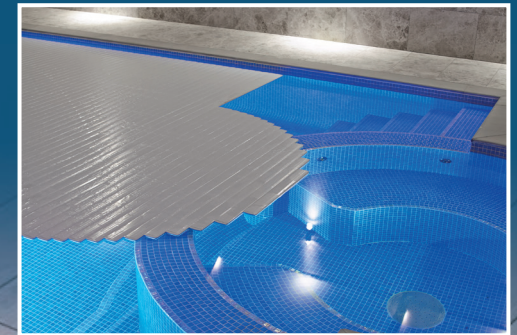

Introduction

As a the leading manufacturer of fully automatic pool covers and thanks to our innovative approach, we have a solution to suit every pool, whether indoor or outside. Our covers are available in a wide range of colours and finishes and are made using cutting edge materials which work hard to provide safety, longevity, retain heat, reduce condensation and algae - all whilst providing a spectacular finish to your pool. This brochure will introduce you to our range of systems, colours and finishes and help you to make the right choice for your pool.

www.oceauk.com

@oceapoolcovers

@oceapoolproducts