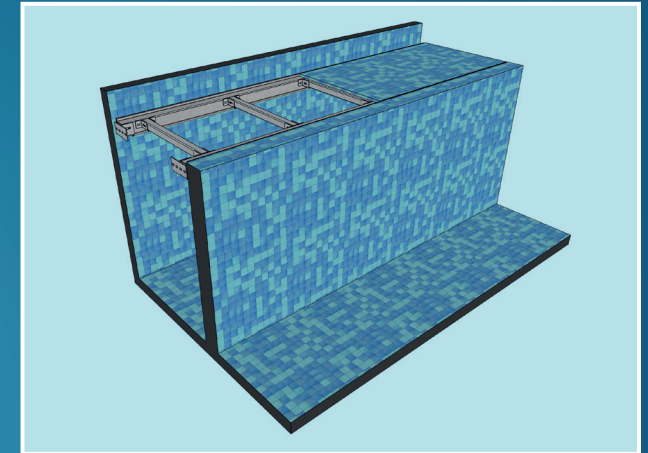

Ocea manufacture your automatic pool cover system by hand.

In Pool Systems

Benefits:

- Discreet and can be blended into your Pool finish to create a seamless look
- Suitable for all types of pool
- Made to measure

Pool Bottom Fixed Hatch

Beach

Back Wall Niche

Letterbox

In Pool Bench

Above Ground Systems

Benefits:

- Suitable for all types of pool
- Minimal interference for existing pools as no shell adaptation required
- Made to measure

Edge Simple

Edge Wood Bench

Edge Aluminium Bench

Slat Colours and Properties...

We offer two material options for our pool covers – PC Eclipse Profile and PVC.

PC Eclipse Profile:

The new Eclipse Profile takes solar covers to another level. Specially engineered to include a hidden chamber, which means that dirt or algae between the slats is reduced to a minimum.

The slat connection is designed to ensure there are no breaks in the solar coverage, which improves the heating capability of the covers. The joints between each slat are strong but also flexible, and are designed for easy fitting and quick replacement or maintenance of individual sections. The addition of a protective UV layer means the cover is fade free and extends the lifetime of the product. Polycarbonate is our elite option and comes in a wide range of contemporary colours and a 5-year guarantee.