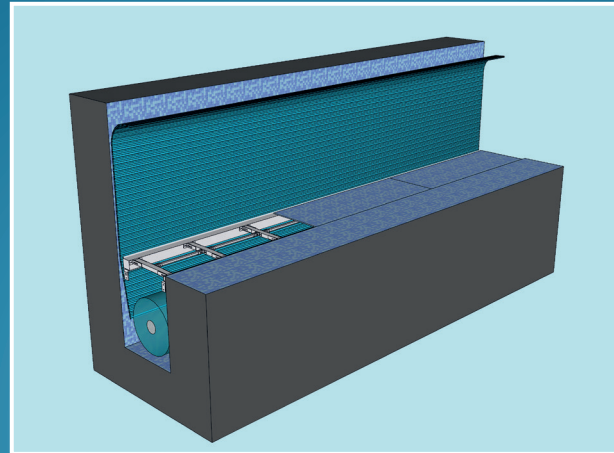

Pool Bottom Fixed Hatch

Beach

Back Wall Niche

Letterbox

In Pool Bench

Above Ground Systems

Benefits:

- Suitable for all types of pool
- Minimal interference for existing pools as no shell adaptation required
- Made to measure

The slat connection is designed to ensure there are no breaks in the solar coverage, which improves the heating capability of the covers. The joints between each slat are strong but also flexible, and are designed for easy fitting and quick replacement or maintenance of individual sections. The addition of a protective UV layer means the cover is fade free and extends the lifetime of the product. Polycarbonate is our elite option and comes in a wide range of contemporary colours and a 5-year guarantee.