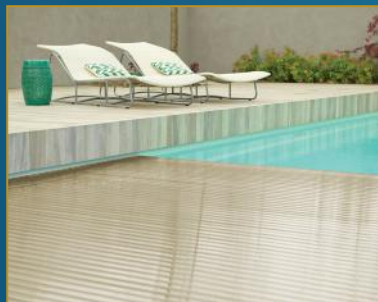

A colour to suit every pool

Mokka